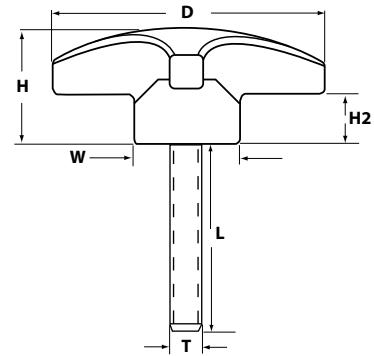

**6 Lobe Knob
Steel Stud - Phenolic**

These high quality phenolic 6 lobe threaded stud knobs are offered with a trivalent zinc plated steel stud. They have highly polished smooth surfaces and do not show a parting line. Very sturdy and attractive for any industrial or commercial application.

6 LOBE KNOB WITH STEEL STUD - PHENOLIC

P/N	Dia.	Height	Width	H2	Thread	Length
IL271-4MX1	2	1-3/16	1	5/8	1/4-20	1
IL271-5MX3/4	2	1-3/16	1	5/8	5/16-18	3/4
IL271-5MX1	2	1-3/16	1	5/8	5/16-18	1
IL271-5MX1-1/2	2	1-3/16	1	5/8	5/16-18	1-1/2
IL271-6MX3/4	2	1-3/16	1	5/8	3/8-16	3/4
IL271-6MX1	2	1-3/16	1	5/8	3/8-16	1
IL271-6MX1-1/2	2	1-3/16	1	5/8	3/8-16	1-1/2
IL271-6MX2	2	1-3/16	1	5/8	3/8-16	2
IL271-7MX1	2	1-3/16	1	5/8	1/2-13	1
IL271-7MX2	2	1-3/16	1	5/8	1/2-13	2
IL271-8MX1	2	1-3/16	1	5/8	5/8-11	1
IL271-8MX2	2	1-3/16	1	5/8	5/8-11	2
IL272-5MX3/4	2-1/2	1-3/8	1-3/32	3/4	5/16-18	3/4
IL272-5MX1	2-1/2	1-3/8	1-3/32	3/4	5/16-18	1
IL272-5MX1-1/2	2-1/2	1-3/8	1-3/32	3/4	5/16-18	1-1/2
IL272-6MX1	2-1/2	1-3/8	1-3/32	3/4	3/8-16	1
IL272-6MX1-1/2	2-1/2	1-3/8	1-3/32	3/4	3/8-16	1-1/2
IL272-6MX2	2-1/2	1-3/8	1-3/32	3/4	3/8-16	2
IL272-7MX1	2-1/2	1-3/8	1-3/32	3/4	1/2-13	1
IL272-7MX2	2-1/2	1-3/8	1-3/32	3/4	1/2-13	2
IL272-8MX1	2-1/2	1-3/8	1-3/32	3/4	5/8-11	1
IL272-8MX2	2-1/2	1-3/8	1-3/32	3/4	5/8-11	2
IL273-5MX1	3-1/8	2-3/16	1-1/4	1-1/4	5/16-18	1
IL273-5MX1-1/2	3-1/8	2-3/16	1-1/4	1-1/4	5/16-18	1-1/2
IL273-6MX1	3-1/8	2-3/16	1-1/4	1-1/4	3/8-16	1
IL273-6MX1-1/2	3-1/8	2-3/16	1-1/4	1-1/4	3/8-16	1-1/2
IL273-6MX2	3-1/8	2-3/16	1-1/4	1-1/4	3/8-16	2
IL273-7MX2	3-1/8	2-3/16	1-1/4	1-1/4	1/2-13	2
IL273-8MX1	3-1/8	2-3/16	1-1/4	1-1/4	5/8-11	1
IL273-8MX2	3-1/8	2-3/16	1-1/4	1-1/4	5/8-11	2