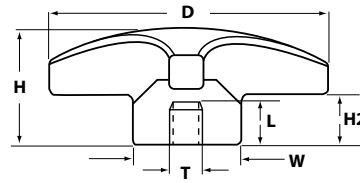

**6 Lobe Knob  
Socket - Phenolic**

These best selling, economical phenolic 6 lobe female threaded (socket) knobs are offered with a brass threaded insert. They have highly polished smooth surfaces and do not show a parting line. Very sturdy and attractive for any industrial or commercial application.

**6 LOBE KNOB WITH BRASS SOCKET - PHENOLIC**

P/N	Dia.	Height	Width	H2	Thread	Length
IL271-5F	2	1-3/16	1	5/8	5/16-18	11/16
IL271-6F	2	1-3/16	1	5/8	3/8-16	11/16
IL271-7F	2	1-3/16	1	5/8	1/2-13	11/16
IL271-8F	2	1-3/16	1	5/8	5/8-11	11/16
IL272-5F	2-1/2	1-3/8	1-3/32	3/4	5/16-18	7/8
IL272-6F	2-1/2	1-3/8	1-3/32	3/4	3/8-16	7/8
IL272-7F	2-1/2	1-3/8	1-3/32	3/4	1/2-13	7/8
IL272-8F	2-1/2	1-3/8	1-3/32	3/4	5/8-11	7/8
IL273-6F	3-1/8	2-3/16	1-1/4	1-1/4	3/8-16	1-1/4
IL273-7F	3-1/8	2-3/16	1-1/4	1-1/4	1/2-13	1-1/4
IL273-8F	3-1/8	2-3/16	1-1/4	1-1/4	5/8-11	1-1/4