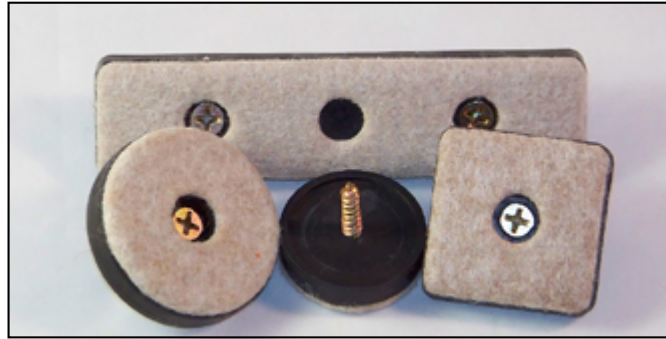

Heavy Duty Wood Screw Floor Protection Felt Pads

For FLOOR PROTECTION, these 3/8" thick beige polyester pads offer the best durability for use with tables, chairs or heavy furniture. They have a black rubber backing.

Typical applications are patio furniture, bookcases, chests of drawers, entertainment centers, file cabinets, refrigerators, stoves, washing machines, sofas, beds, tables, chairs, desks, stools, appliances, exercise equipment, office partitions, etc.

IEC's wood screw felt pads, felt nail glides, threaded felt glides or teflon sliders are best for tile floors since the adhesive backed felt pads can get knocked off. For sled based tubular leg chairs, the hexagon shaped "felt wrap" will adhere to the rod or tubing. We also offer plastic "snap-on" sled glides, with or without felt strips.

HEAVY-DUTY WOOD SCREW FELT PADS

P/N	Size	Thick.	Color
IL25-FELT-SCREW	1	3/8	BEIGE
IL25A-FELT-SCREW	1-1/8	3/8	BEIGE
IL27B-FELT-SCREW	1-9/16	3/8	BEIGE
IL27A-FELT-SCREW	2	3/8	BEIGE
IL27C-FELT-SCREW	2-3/8	3/8	BEIGE
IL27E-FELT-SCREW	2-3/4	3/8	BEIGE
IL25B-FELT-SCREW-SQ	1-3/8 SQ	3/8	BEIGE
IL27D-FELT-SCREW-SQ	2-1/8 SQ	3/8	BEIGE
IL25E-FELT-SCREW-RE	1x4 RE	3/8	BEIGE